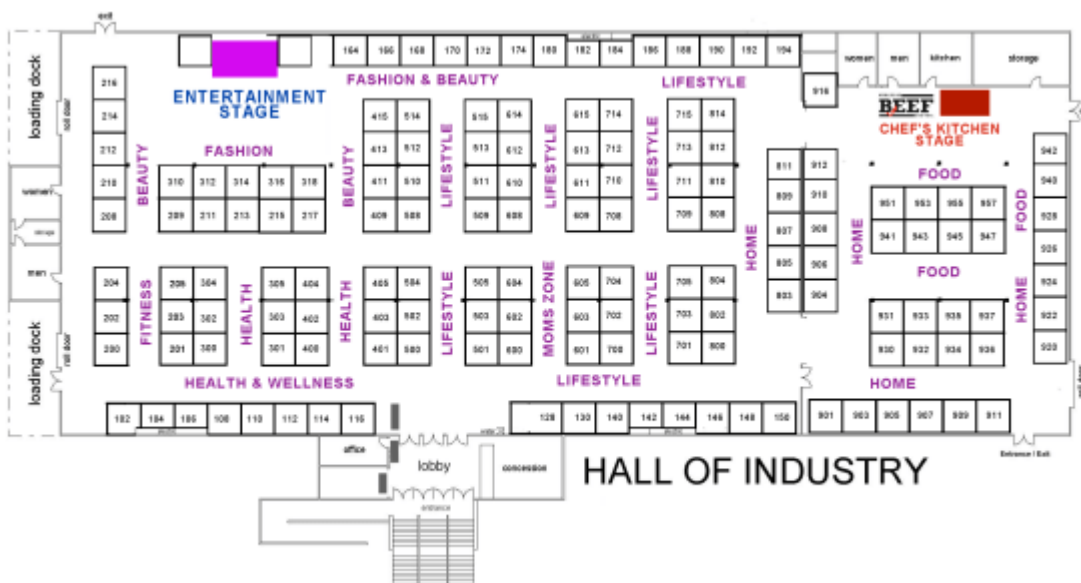

CA2021 Floorplan

Booth Layout

Booth Layout, see our List of Exhibitors to view the current location for each Exhibitor.

- Central Arkansas 2021
- LIKE US on FACEBOOK
- Central Arkansas Exhibiting Information
- CA2021 Floorplan
- Central Arkansas Exhibitors KIT

GET EXPO TICKETS

Tickets available at our Box Office on Expo Days!

\$7 Admission (\$5 w/coupon)

Kids 12 and under are free. Free Parking!

GET DIRECTIONS

Expo Location:

Arkansas State Fair Complex

2600 Howard Street

Little Rock, AR 72206

EXPO DAY and TIME

Dates: AUG 14-15, 2021

Saturday 10am to 5pm

Sunday 11am to 4pmn