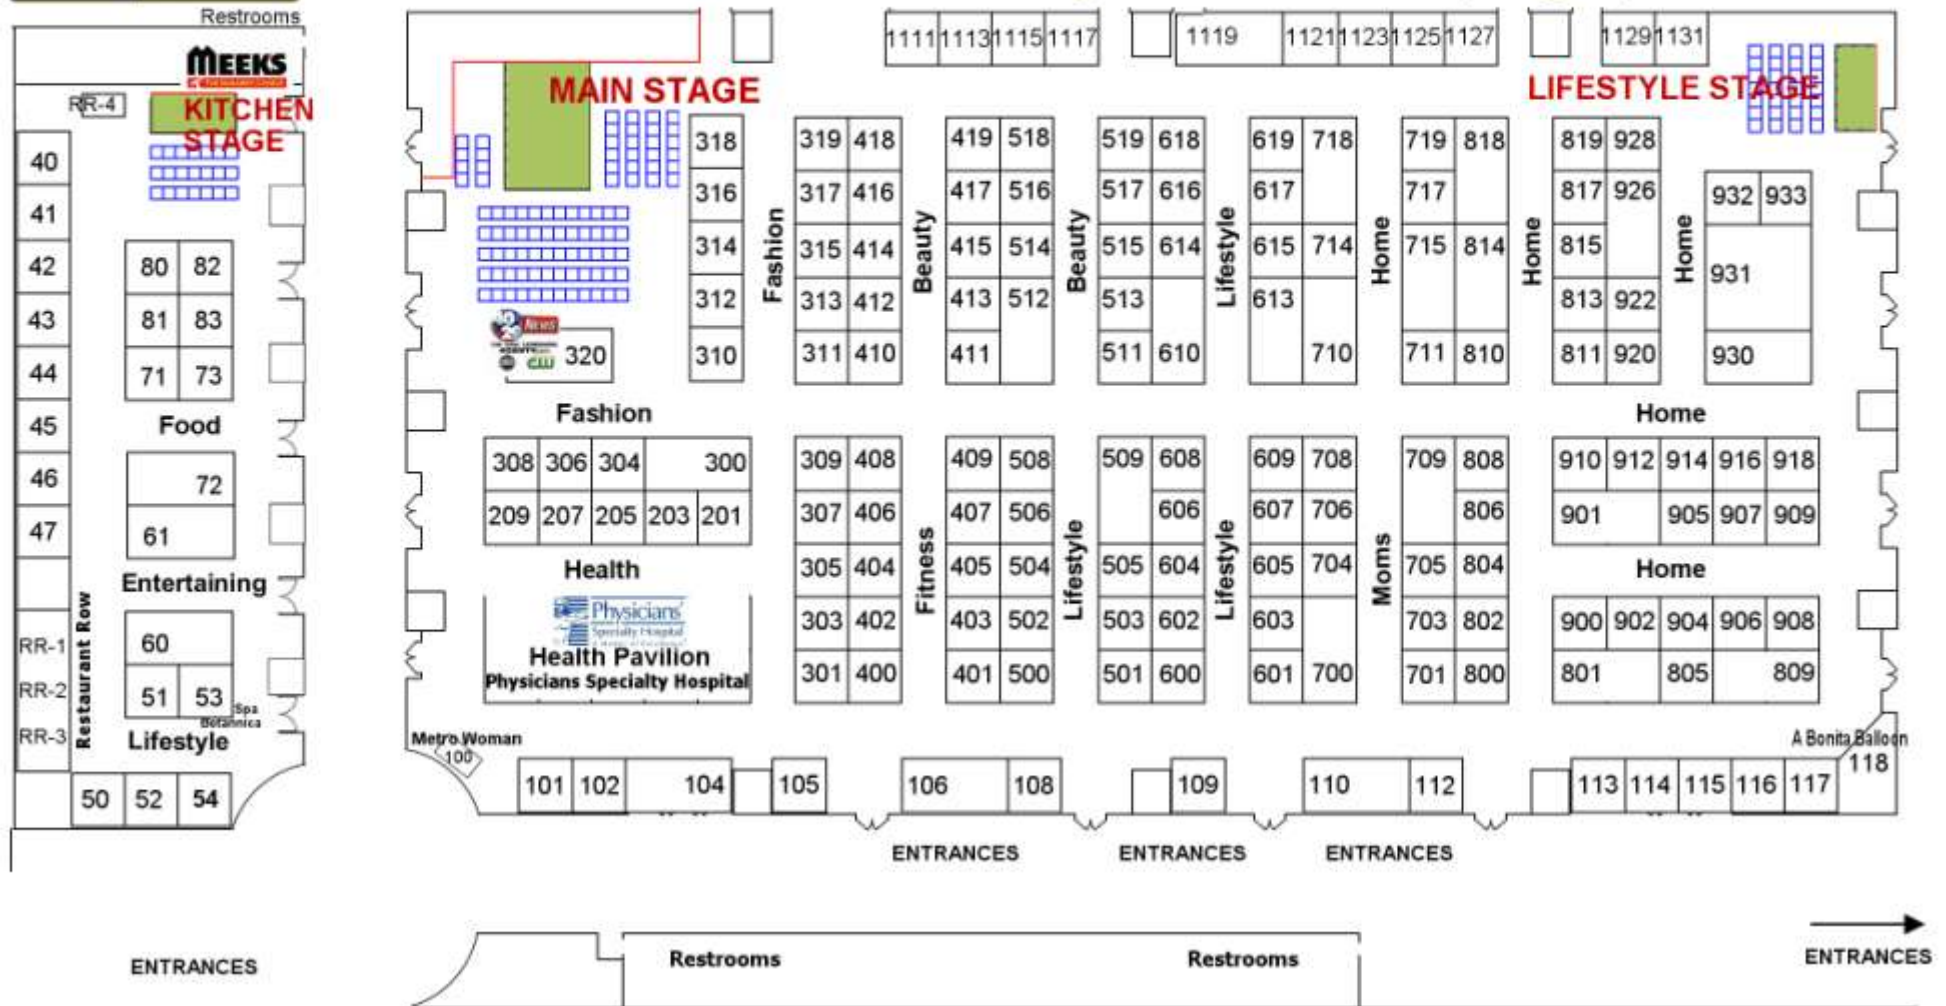

40/29 NORTHWEST ARKANSAS WOMEN'S LIVING EXPO

EXHIBIT BOOTH LAYOUT

Jan 15th & 16th - John Q. Hammons Center, Rogers, Arkansas

www.WomensLivingExpo.com