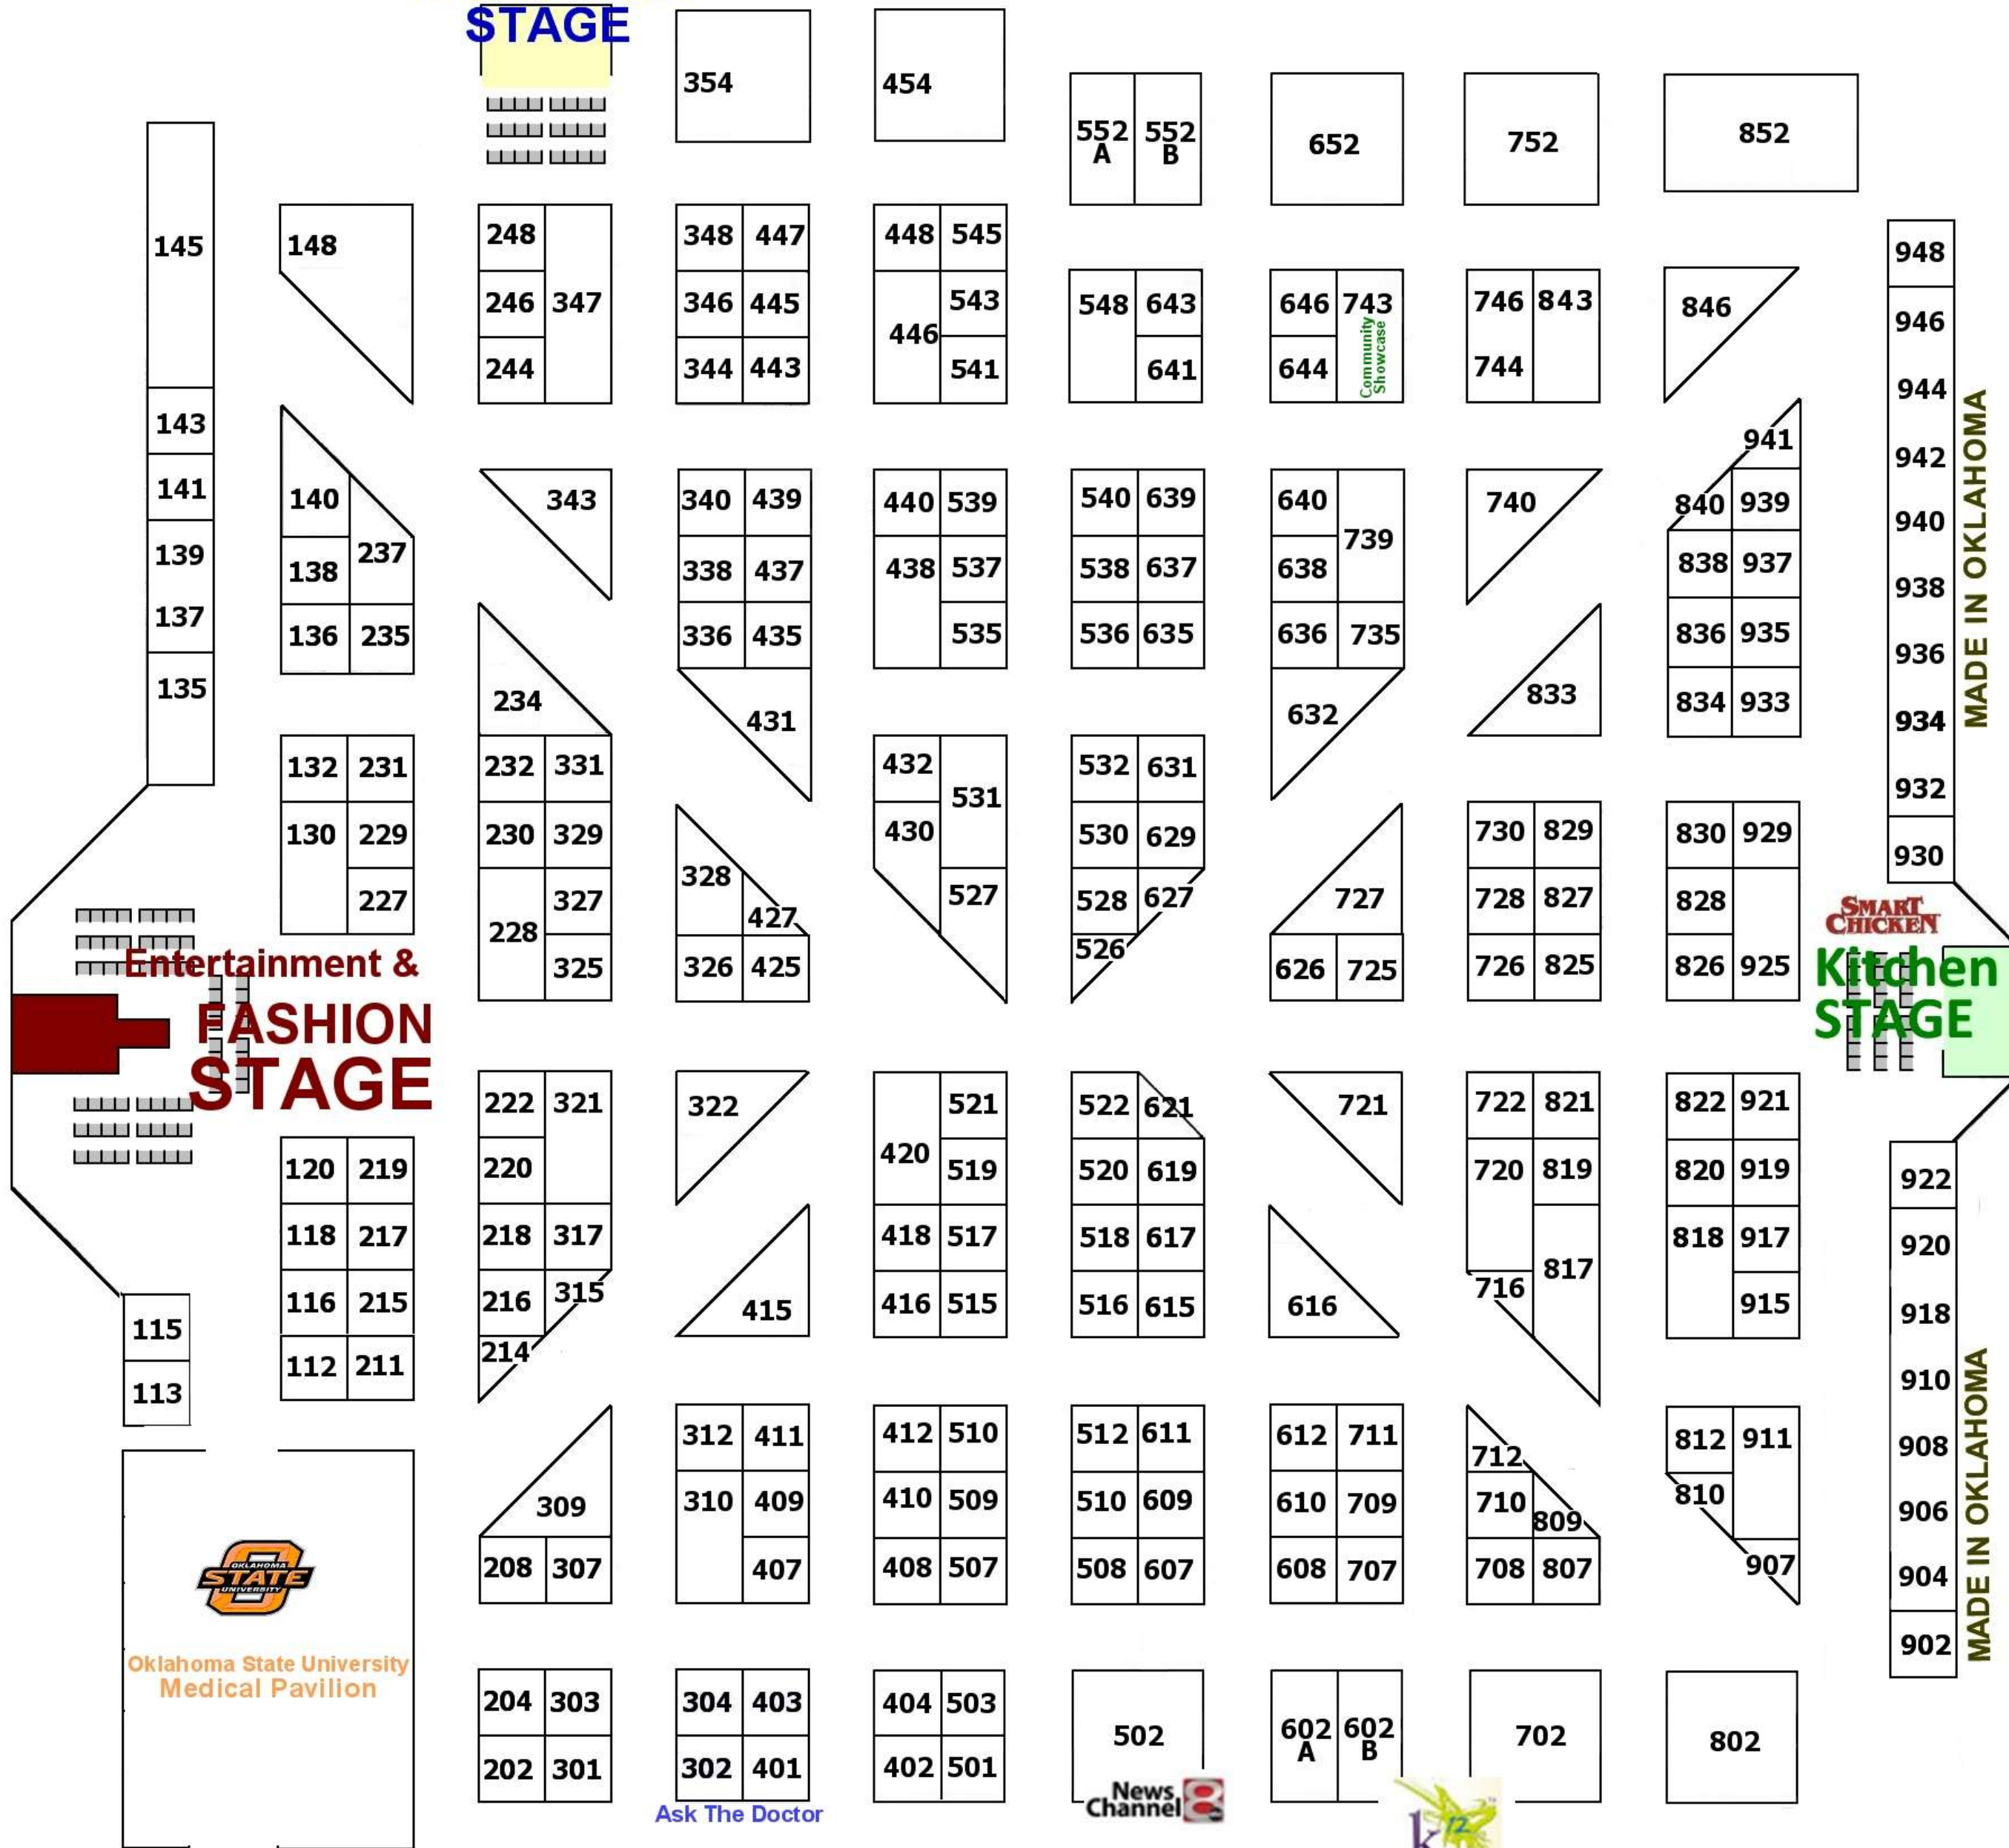

# TULSA 2011 WOMEN'S LIVING EXPO

## FLOORPLAN - EXHIBIT BOOTHS

NORTH ENTRANCE

### MAKEOVER STAGE

MAIN ENTRANCE