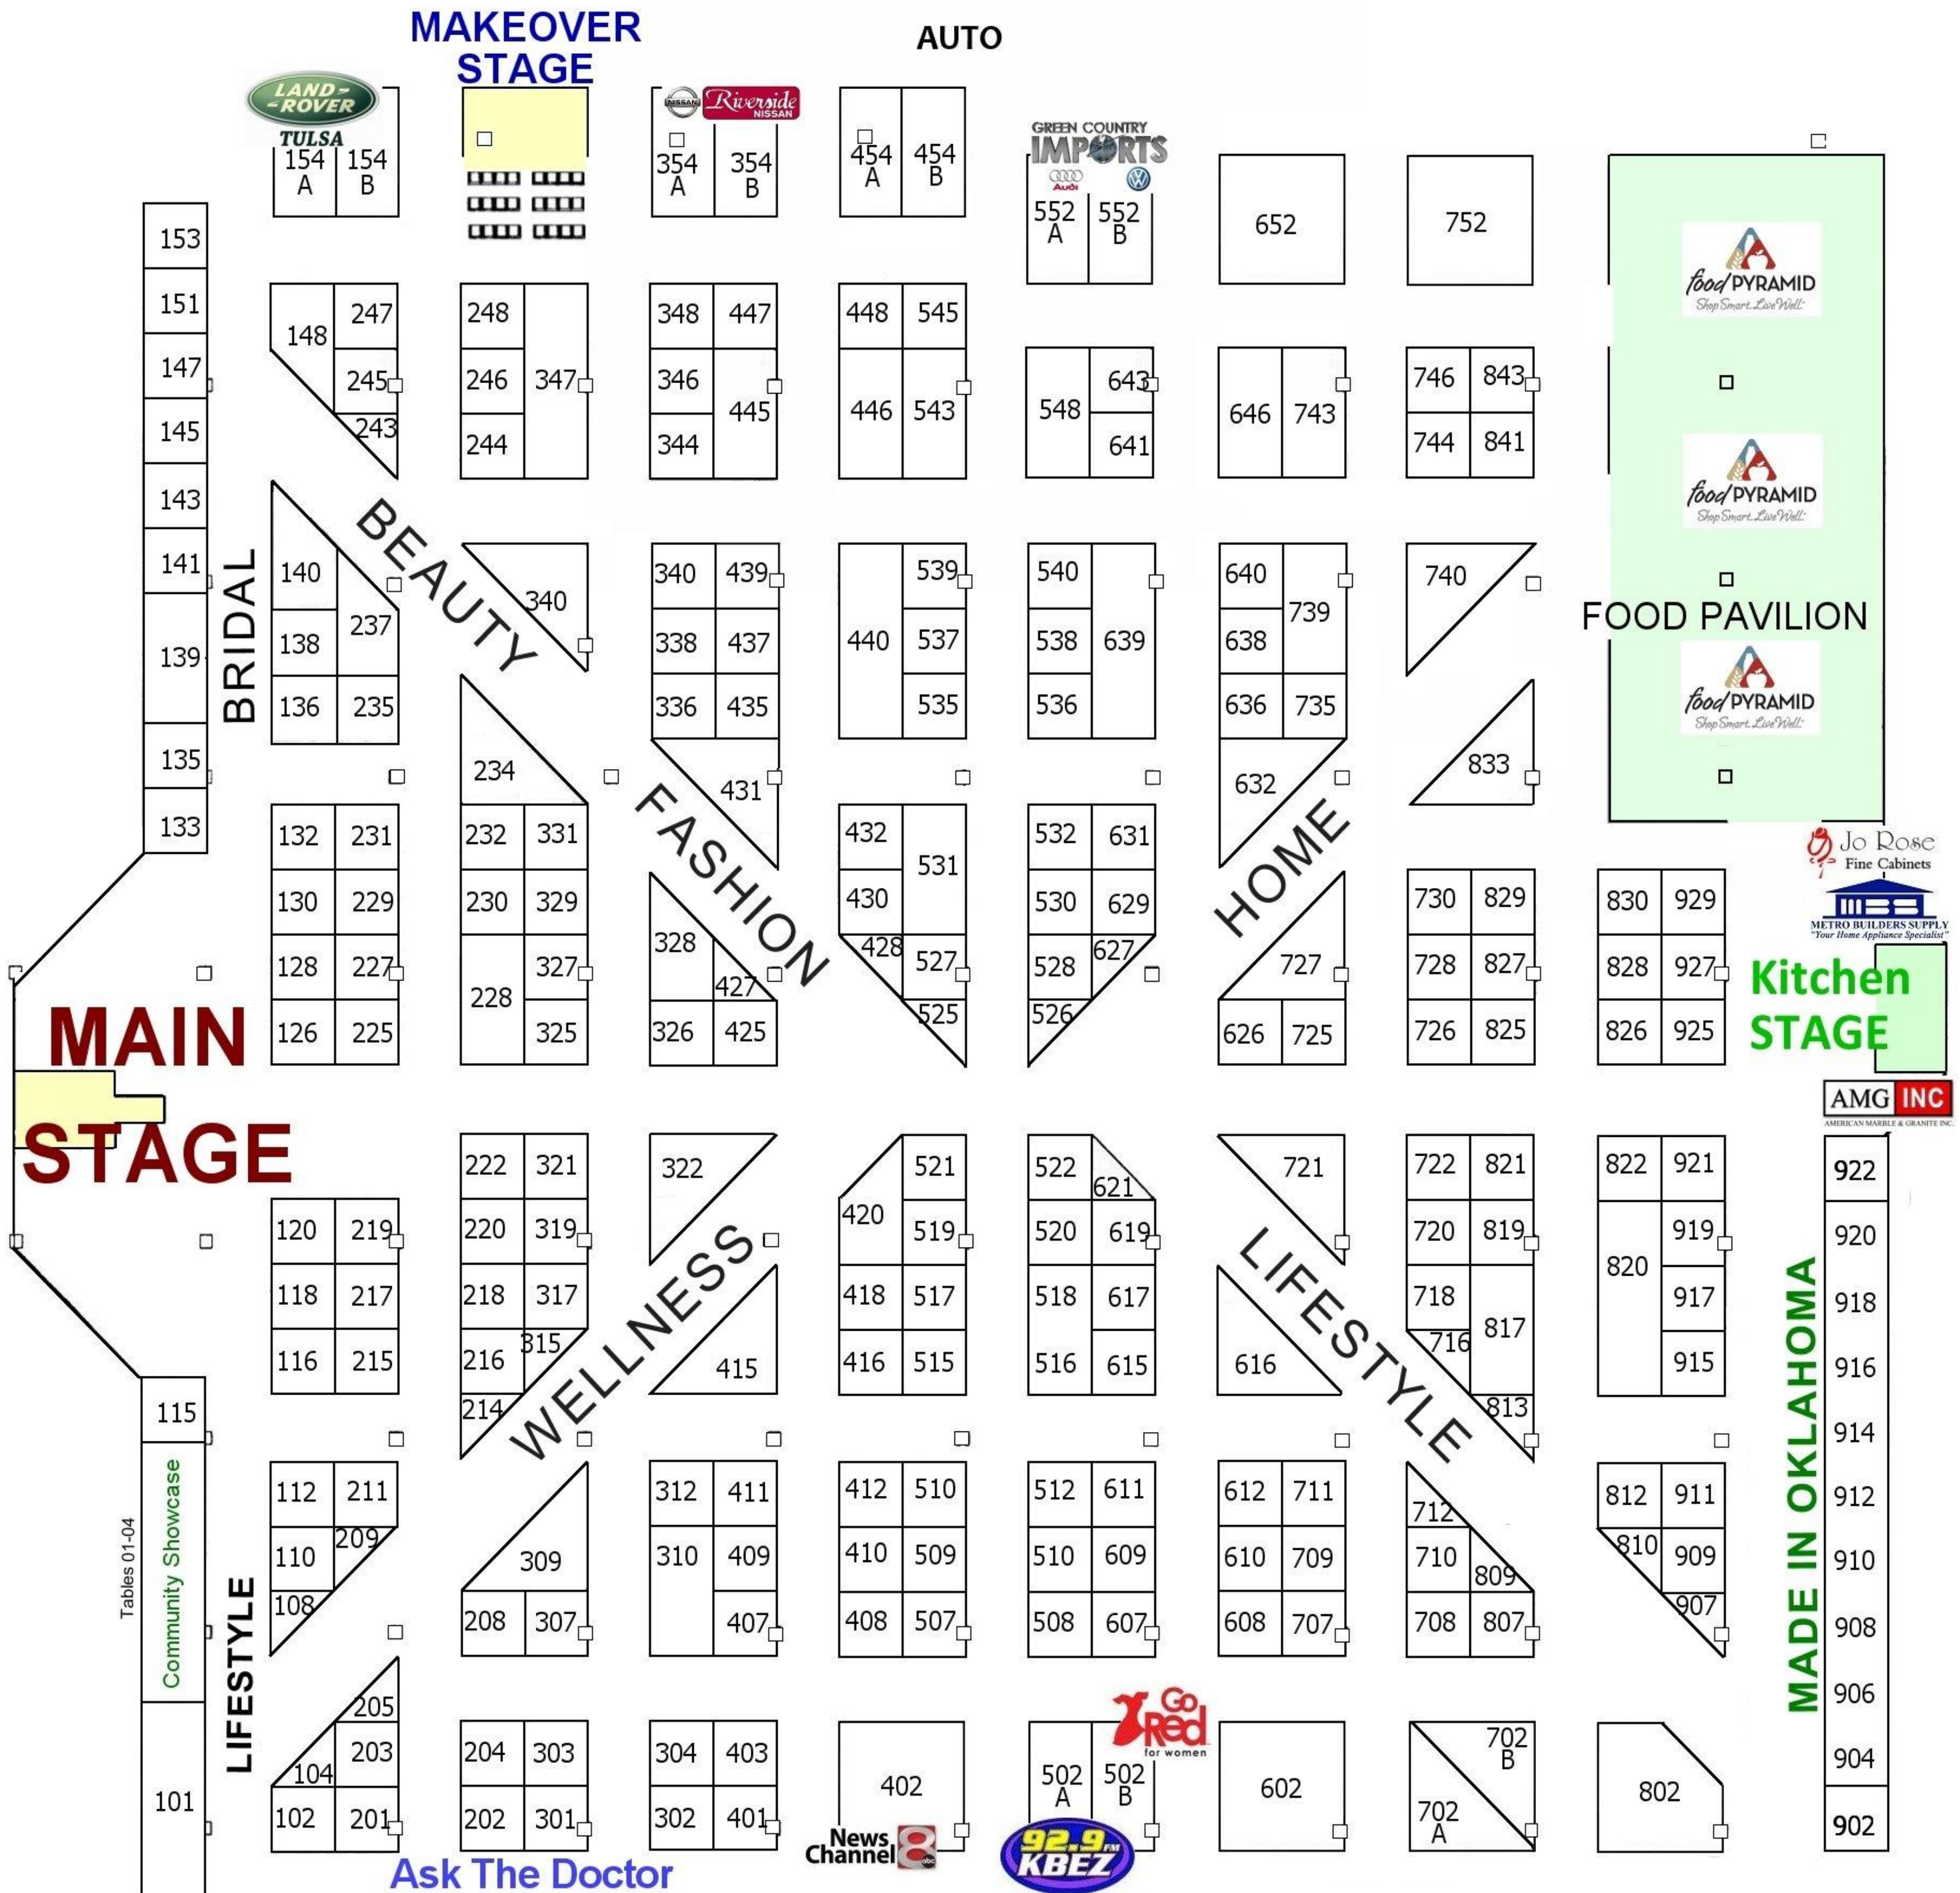

TULSA WOMEN'S LIVING EXPO 2009

FLOORPLAN

FEBRUARY 13th - 15th 2009, at the EXPO SQUARE /QuikTrip CENTER/ UPPER LEVEL

NORTH ENTRANCE

MAIN ENTRANCE

LIFESTYLE STAGE