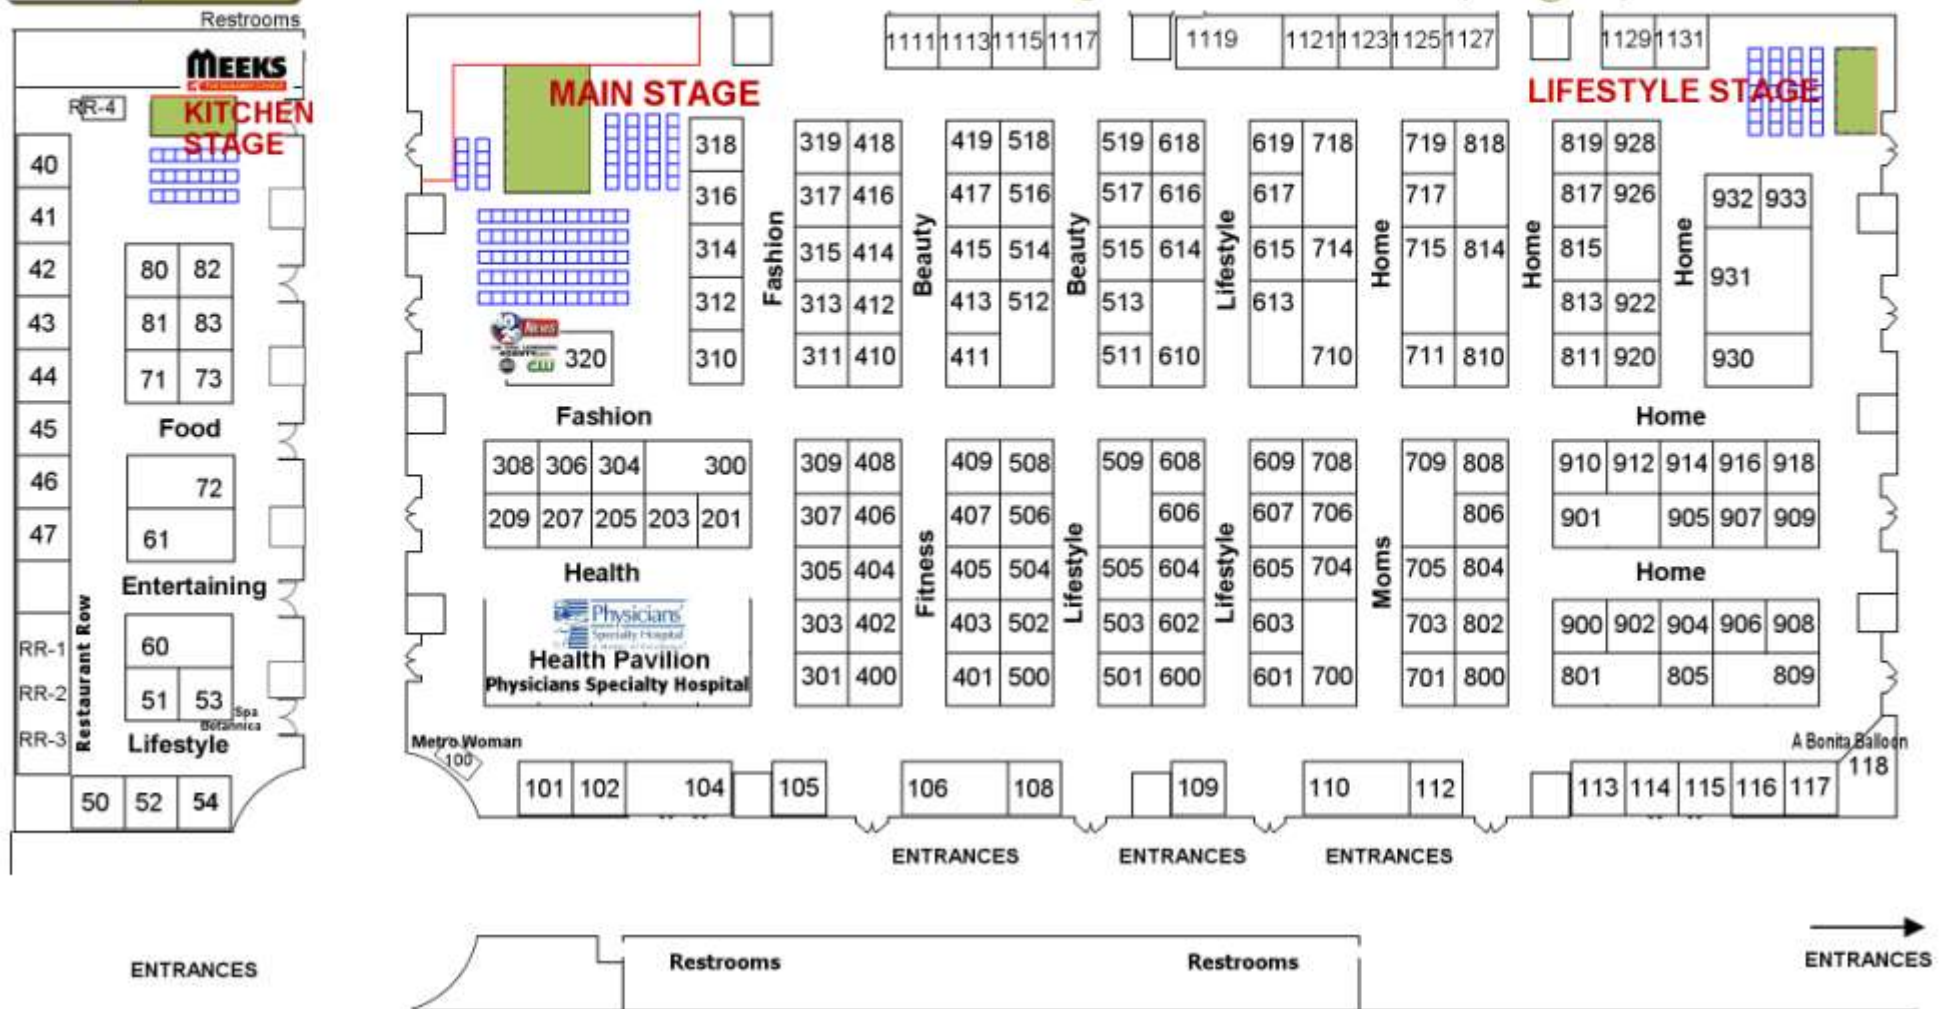

40/29 NORTHWEST ARKANSAS WOMEN'S LIVING EXPO

EXHIBIT BOOTH LAYOUT

Jan 15th & 16th - John Q. Hammons Center, Rogers, Arkansas

www.WomensLivingExpo.com