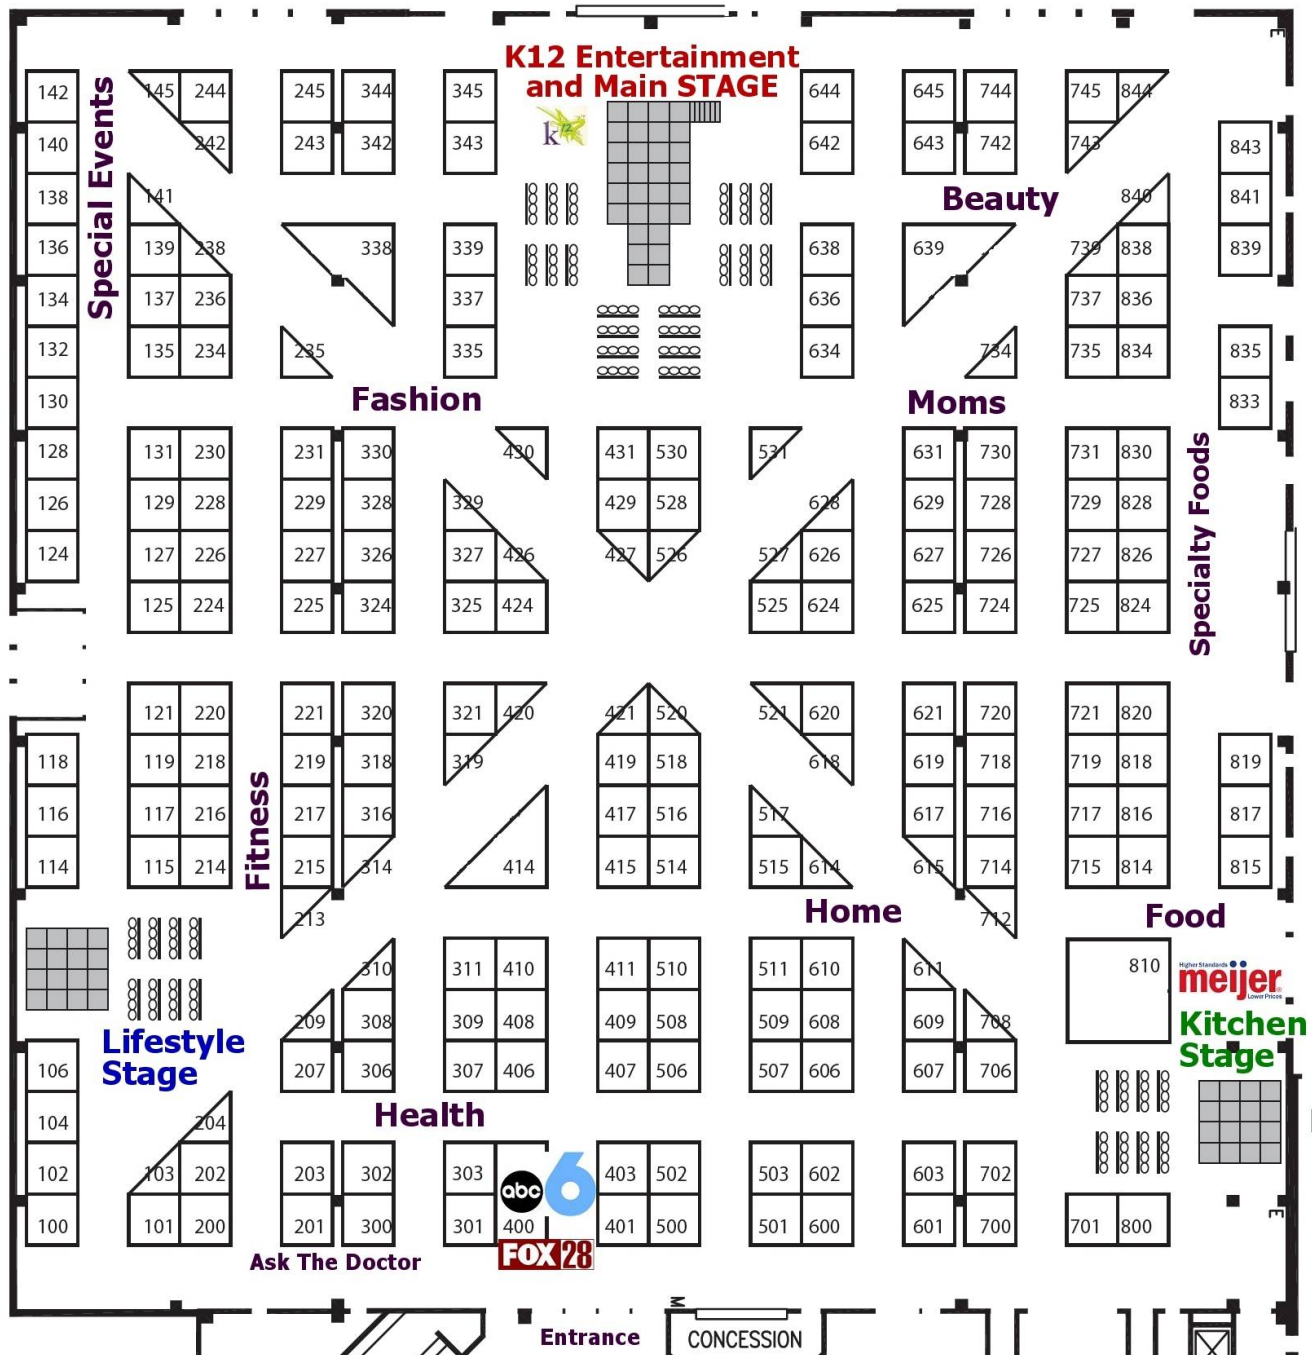

# COLUMBUS WOMEN'S LIVING EXPO

Franklin County Veterans Memorial

May 22nd - 23rd 2010

Franklin County Veteran's Memorial - North Hall

[www.WomensLivingExpo.com](http://www.WomensLivingExpo.com)